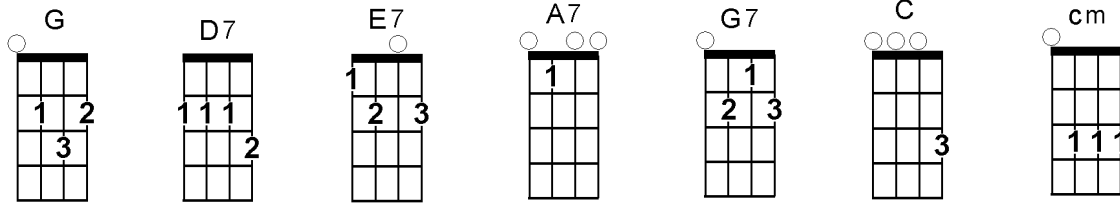

# Careless love

Traditional  
Ukulele: Ernst Sticher

1. Love, oh love oh care - less love

Chords: G, D7, G

Ukulele tablature: 2, 3 | 2 2 0 | 3

love, oh love, oh care - less love

Chords: E7, A7, D7

Ukulele tablature: 2, 3 | 5 5 7 2 | 0

love, oh love, oh care - less love, oh

Chords: G7, C, cm

Ukulele tablature: 2, 3 | 5, 6 | 7 3 | 3, 0

see what love has done to me

Chords: G, D7, G

Ukulele tablature: 2, 3 | 2 2 0 | 3